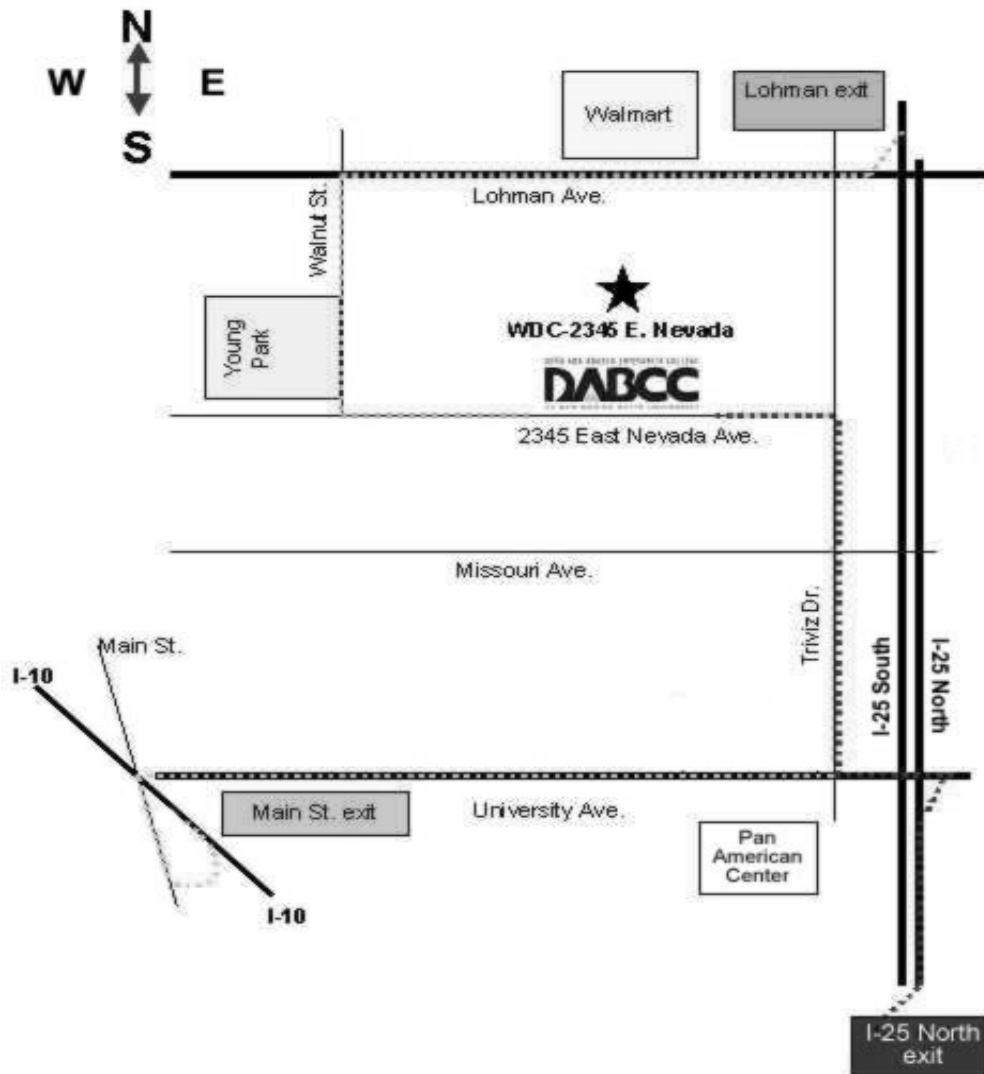

Las Cruces Workforce Development Center:

Phone (575)527-7776
2345 E Nevada Avenue
Las Cruces, NM 88001

Directions:

From El Paso: Take I-25 North exit. Get off on University exit. Turn left (West) onto University Avenue. Turn right (North) on Triviz Drive and take a left (West) on East Nevada Avenue.

From Deming: Take Main St. exit. Turn right (North) onto Main St. Turn right (East) on University Avenue. Turn left (North) on Triviz Drive and take a left (West) on East Nevada Avenue.

From T or C: Take Lohman exit. Turn right (West) onto Lohman Avenue. Turn left (South) onto Walnut Street. Turn left (East) on Nevada Avenue.

From Alamogordo: From Alamogordo, take I-25 S exit (El Paso). Take Lohman exit. Turn right (West) onto Lohman Ave. Turn left (South) onto Walnut St. Turn left (East) on Nevada Ave.